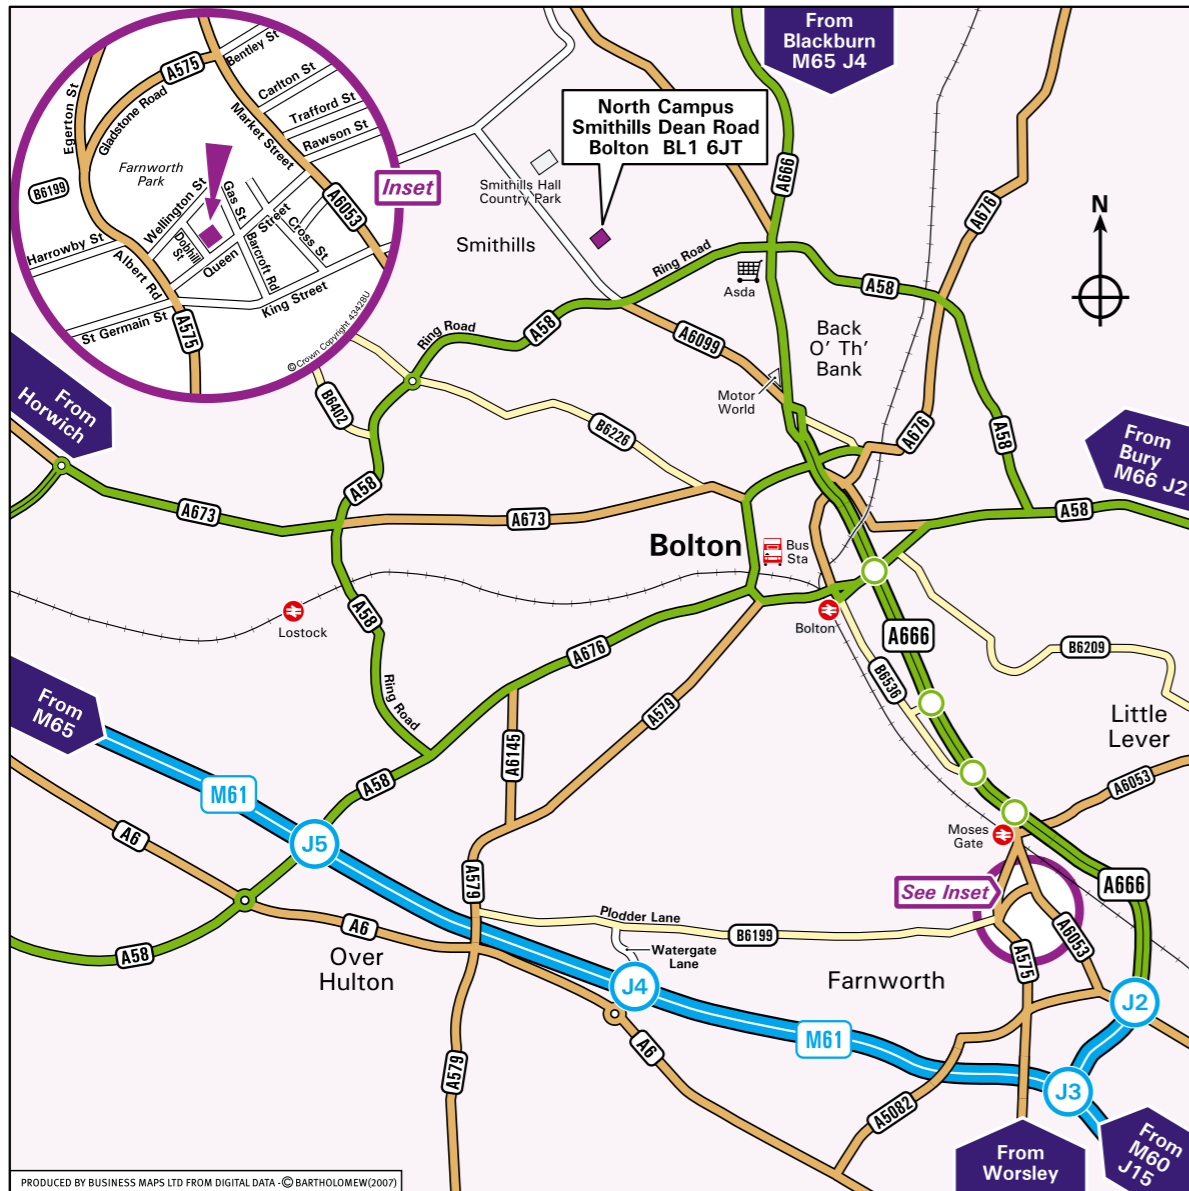

How to find us

Farnworth Campus Queen Street Bolton BL4 7DX

Directions to Farnworth Campus

From M61

- If travelling southbound leave the M61 at junction 2.
- If travelling northbound leave the M60 at junction 15, heading towards Bolton.
- Immediately take the slip road exit and at the roundabout take the first exit onto the A6054.
- Keep in the right hand lane and continue ahead at the traffic lights.
- Continue ahead at the next traffic lights, and the next pedestrian crossing and turn left onto Queen Street.
- Proceed along Queen Street for 300 yards.
- The Farnworth Campus is situated on the right hand side

From M61 J3

- Leave the M61 at junction 3 (signed Bolton, A666, Farnworth & Kearsley).
- Join the A666 (St Peters Way) towards Bolton.
- At the junction with the A679 take the slip road exit and turn left into the town centre.
- Join the one way system and turn right onto the A575 Manchester Road.
- Turn immediately left onto the A579 Trinity Street.
- Continue for 1/2 mile passing the railway station on the left.
- Turn right onto the A676 Moor Lane and then left onto Deane Road.
- The Town Campus is situated on the right hand side.

From M61 J5

- Leave the M61 at junction 5 and join the A58 towards Bolton.
- Continue ahead onto the A676 Wigan Road.
- Follow the A676 into the town centre onto Deane Road.
- Continue ahead at the junction with the B6202.
- The Town Campus is situated on the left hand side.

From M61

- Leave the M61 at junction 3 (signed Bolton, A666, Farnworth & Kearsley).
- Join the A666 (St Peters Way) towards Bolton.
- Remain on the A666 passing the town centre on the left, and fork left to join the A6099 at 'Motor World', following the brown Smithills Hall sign.
- Continue ahead at the junction with A58 onto Smithills Dean Road.
- The North Campus is situated on the right hand side