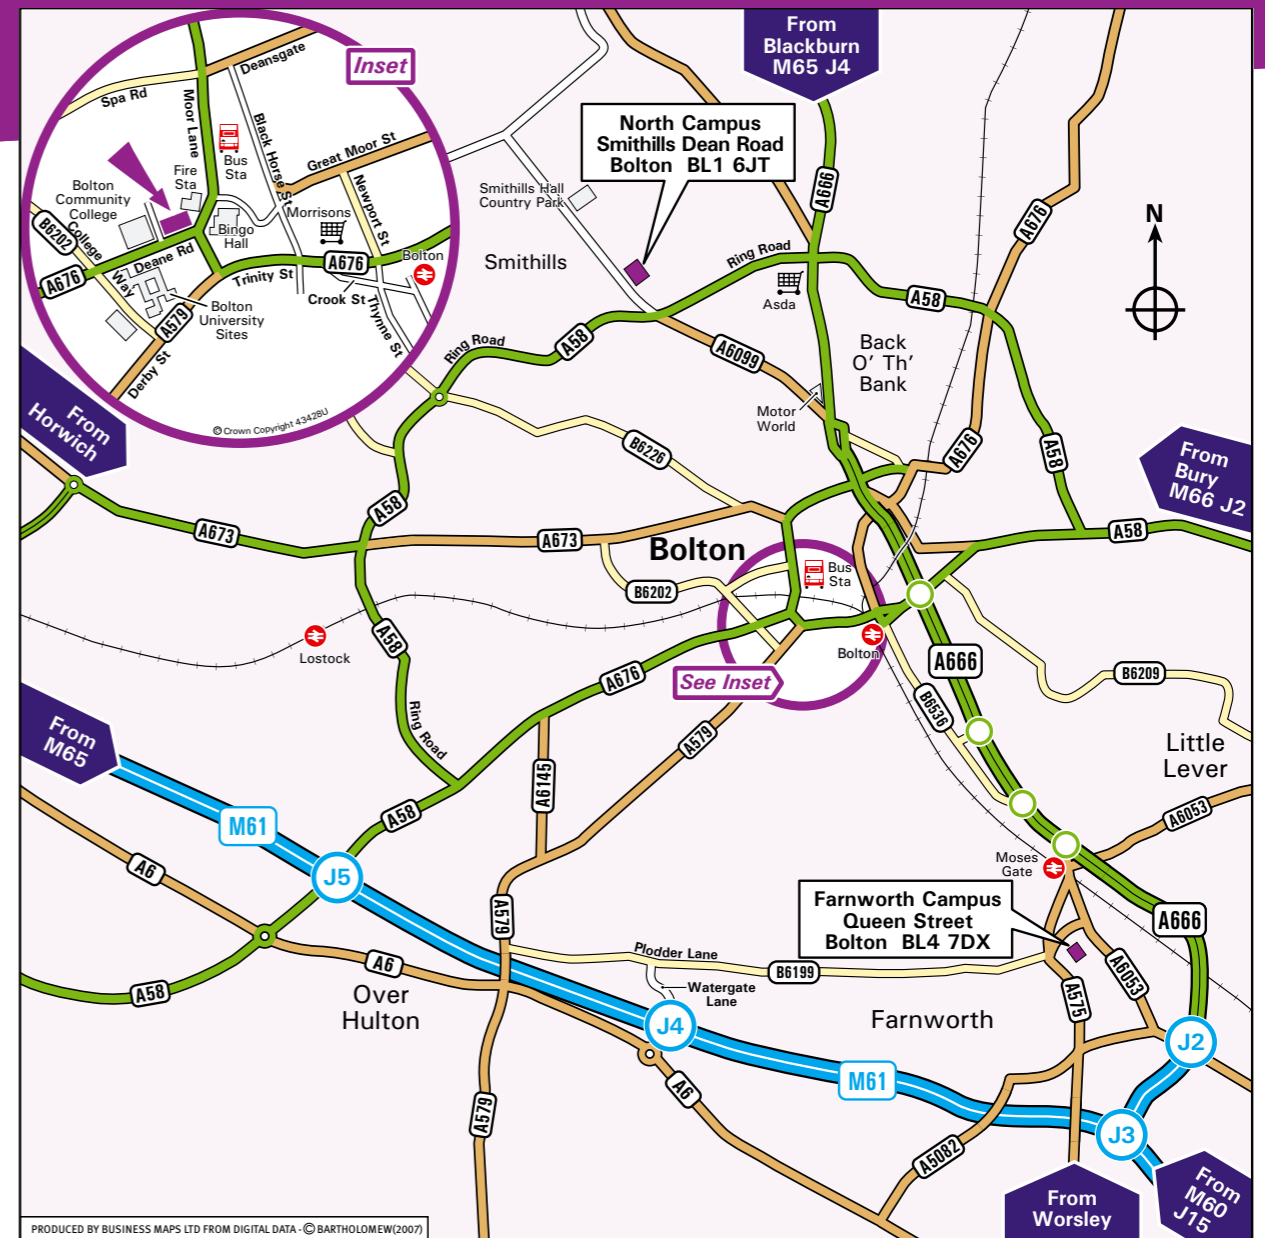

Town Centre Campus Deane Road, Bolton Directions to Town Centre Campus from August 2010

From M61 J3

- Leave the M61 at junction 3 (signed Bolton, A666, Farnworth & Kearsley).
- Join the A666 (St Peters Way) towards Bolton.
- At the junction with the A679 take the slip road exit and turn left into the town centre.
- Join the one way system and turn right onto the A575 Manchester Road.
- Turn immediately left onto the A579 Trinity Street.
- Continue for 1/2 mile passing the railway station on the left.
- Turn right onto the A676 Moor Lane and then left onto Deane Road.
- The Town Campus is situated on the right hand side.

From M61 J5

- Leave the M61 at junction 5 and join the A58 towards Bolton.
- Continue ahead onto the A676 Wigan Road.
- Follow the A676 into the town centre onto Deane Road.
- Continue ahead at the junction with the B6202.
- The Town Campus is situated on the left hand side.

By train

- The nearest train station is Bolton which receives services from Manchester Airport, Manchester Piccadilly, Preston, Chorley, Blackpool, Blackburn and Darwen.
- We are a short walk from the station.
- For further information on train times and fares please call the National Rail Enquiry Line on 08457 48 49 50

By bus

- We are a short walk from Bolton town centre bus station.
- For more information on public transport please visit www.gmpte.com

North Campus Smithills Dean Road, Bolton, BL1 6JT Directions to North Campus until July 2010

From M61

- Leave the M61 at junction 3 (signed Bolton, A666, Farnworth & Kearsley).
- Join the A666 (St Peters Way) towards Bolton.
- Remain on the A666 passing the town centre on the left, and fork left to join the A6099 at 'Motor World', following the brown Smithills Hall sign.
- Continue ahead at the junction with A58 onto Smithills Dean Road.
- The North Campus is situated on the right hand side

From A58 ring road

- Follow the A58 Ring Road and turn off onto Smithills Dean Road following the brown Smithills Hall sign.
- The North Campus is situated on the right hand side

By train

- The nearest train station is Bolton which receives services from Manchester Airport, Manchester Piccadilly, Preston, Chorley and Blackpool.
- For further information on train times and fares please call the National Rail Enquiry Line on 08457 48 49 50.

By bus

- From Bolton Town Centre catch bus nos. 525, 526 or 527.
- For more information on public transport please visit www.gmpte.com